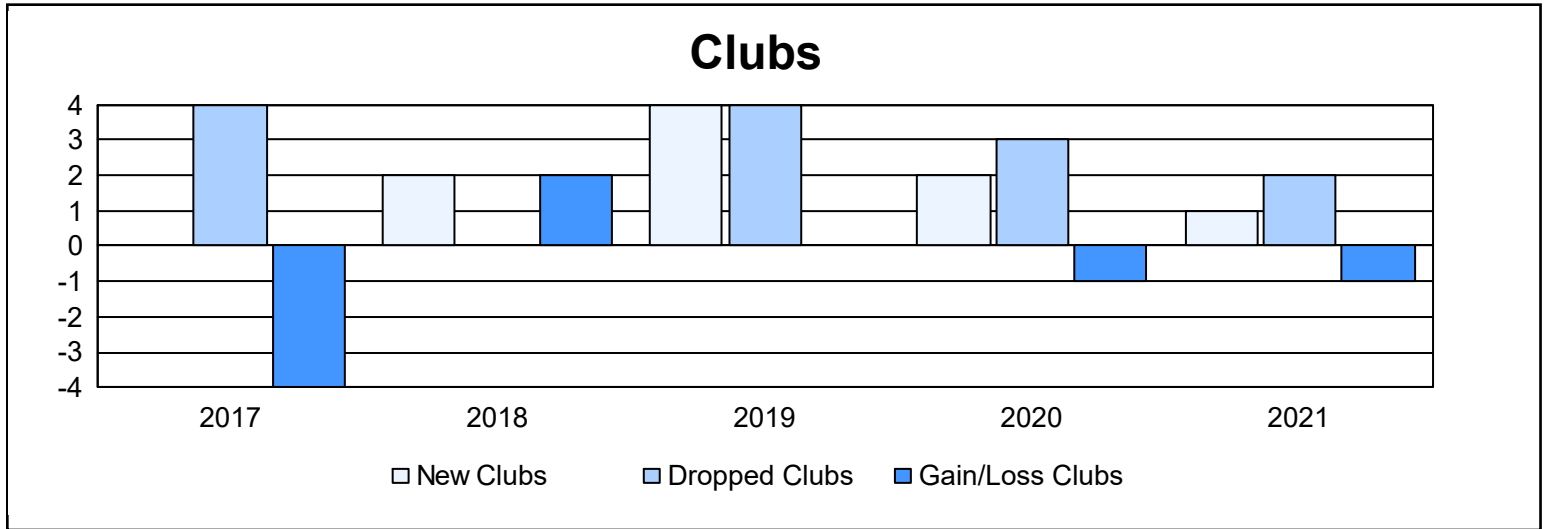

Year	New Clubs	Dropped Clubs	Gain/ Loss Clubs	New Members	Charter Members	Reinstate Members	Transfer Members	Total Member Added	Total Members Dropped	Gain/ Loss Members
2016-2017	0	4	-4	143	2	7	10	162	205	-43
2017-2018	2	0	2	154	59	3	2	218	201	17
2018-2019	4	4	0	215	96	23	10	344	250	94
2019-2020	2	3	-1	107	48	17	2	174	271	-97
2020-2021	1	2	-1	138	26	7	5	176	186	-10
<b>Average</b>	<b>2</b>	<b>3</b>	<b>-1</b>	<b>151</b>	<b>46</b>	<b>11</b>	<b>6</b>	<b>215</b>	<b>223</b>	<b>-8</b>

### Membership Composition June 2021 Cumulative