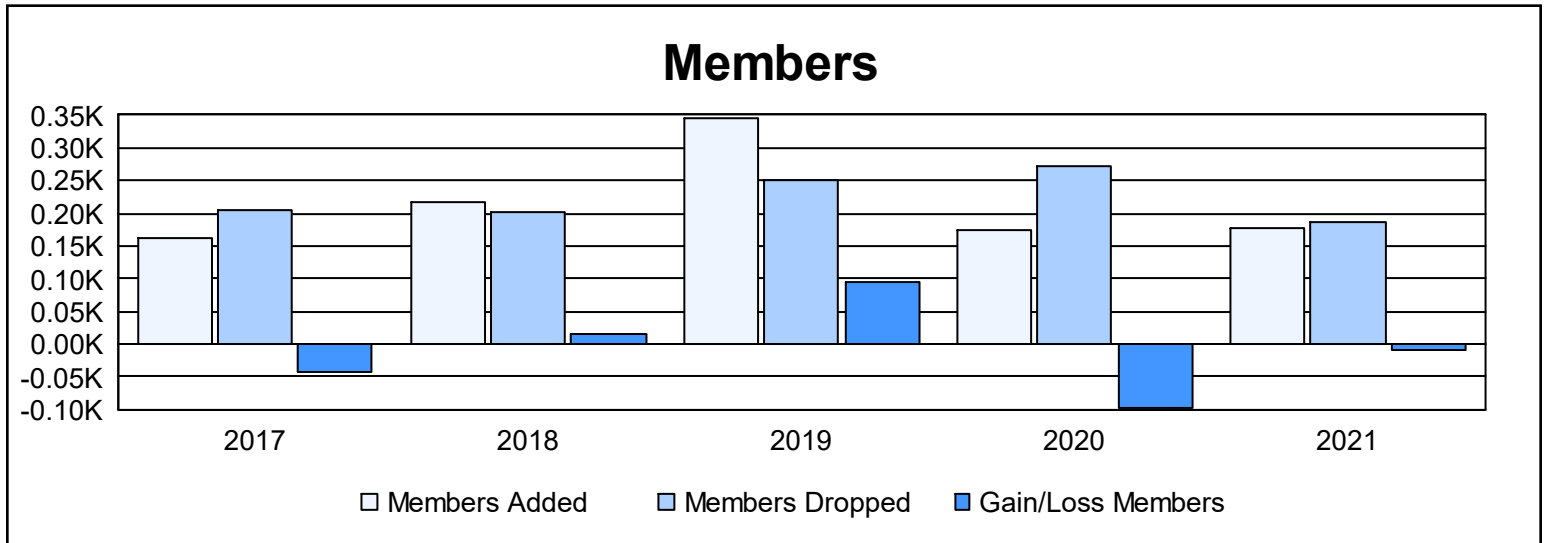

Year	New Clubs	Dropped Clubs	Gain/ Loss Clubs	New Members	Charter Members	Reinstate Members	Transfer Members	Total Member Added	Total Members Dropped	Gain/ Loss Members
2016-2017	0	4	-4	143	2	7	10	162	205	-43
2017-2018	2	0	2	154	59	3	2	218	201	17
2018-2019	4	4	0	215	96	23	10	344	250	94
2019-2020	2	3	-1	107	48	17	2	174	271	-97
2020-2021	1	2	-1	138	26	7	5	176	186	-10
<b>Average</b>	<b>2</b>	<b>3</b>	<b>-1</b>	<b>151</b>	<b>46</b>	<b>11</b>	<b>6</b>	<b>215</b>	<b>223</b>	<b>-8</b>

### Membership Composition June 2021 Cumulative